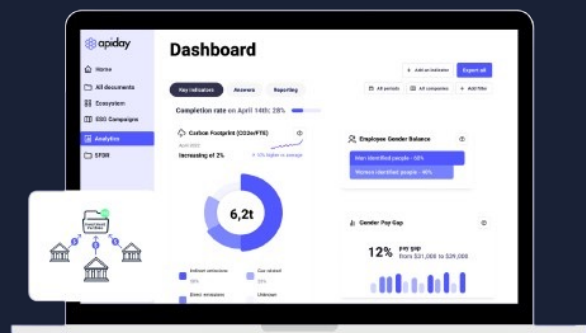

Using the Best of Tech and Human Expertise

Sources

Structuring your data

Pre-filled reporting

API

Documents

Manual

Advanced AI data extraction
+ human ESG expertise

For PE & VC

Offer Value and Get Auditability

- Monitor and improve your portfolio's ESG performance
- Autofilled ESG questionnaire manager
- Automatic LP Reporting and dashboard
- End-to-end SFDR compliance